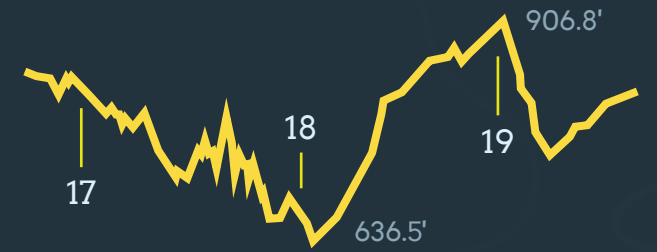

Trail Information

● Easy ■ More Difficult ◆ Very Difficult

Morgan Creek | 7.1 mi (-3.5/+3.4)

Mount Marquette Loop | 4.2 mi (-2/+1.9)

Grom Loop (Kids Trail) | 1.3 mi (-.66/+ .64)

Carp River Loop | 4.1 mi (-2/+2.1)