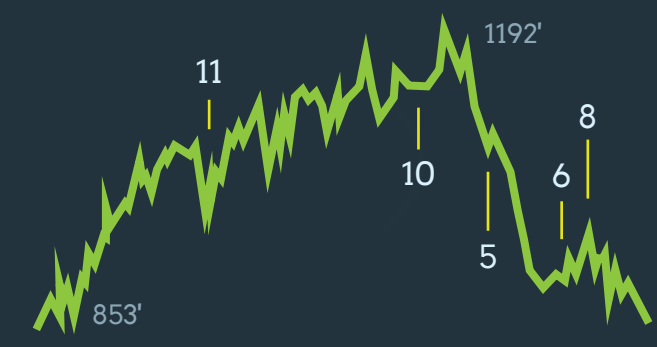

Trail Information

● Easy ■ More Difficult ◆ Very Difficult

Morgan Creek | 7.1 mi (-3.5/+3.4)

Mount Marquette Loop | 4.2 mi (-2/+1.9)

Grom Loop (Kids Trail) | 1.3 mi (-.66/+ .64)

Carp River Loop | 4.1 mi (-2/+2.1)

Pioneer Loop | 7.3 mi (-3.9/+3.4)