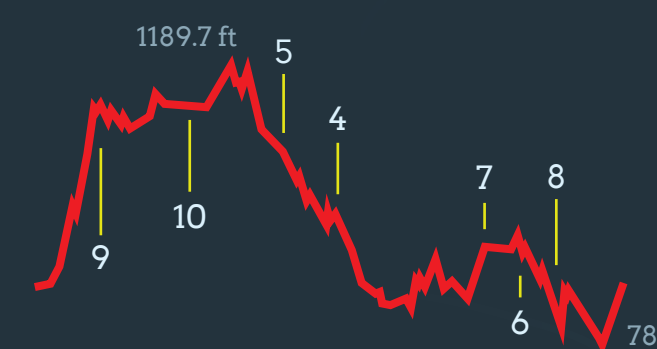

Trail Information

● Easy ■ More Difficult ◆ Very Difficult

Morgan Creek | 7.1 mi (-3.5/+3.4)

Mount Marquette Loop | 4.2 mi (-2/+1.9)

Grom Loop (Kids Trail) | 1.3 mi (-.66/+ .64)

Carp River Loop | 4.1 mi (-2/+2.1)

Pioneer Loop | 7.3 mi (-3.9/+3.4)