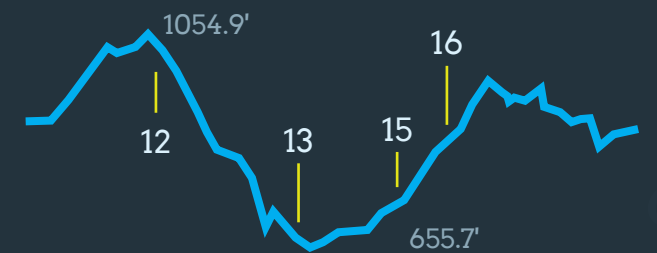

Trail Information

● Easy ■ More Difficult ◆ Very Difficult

Morgan Creek | 7.1 mi (-3.5/+3.4)

Mount Marquette Loop | 4.2 mi (-2/+1.9)

Grom Loop (Kids Trail) | 1.3 mi (-.66/+ .64)

Carp River Loop | 4.1 mi (-2/+2.1)

Pioneer Loop | 7.3 mi (-3.9/+3.4)